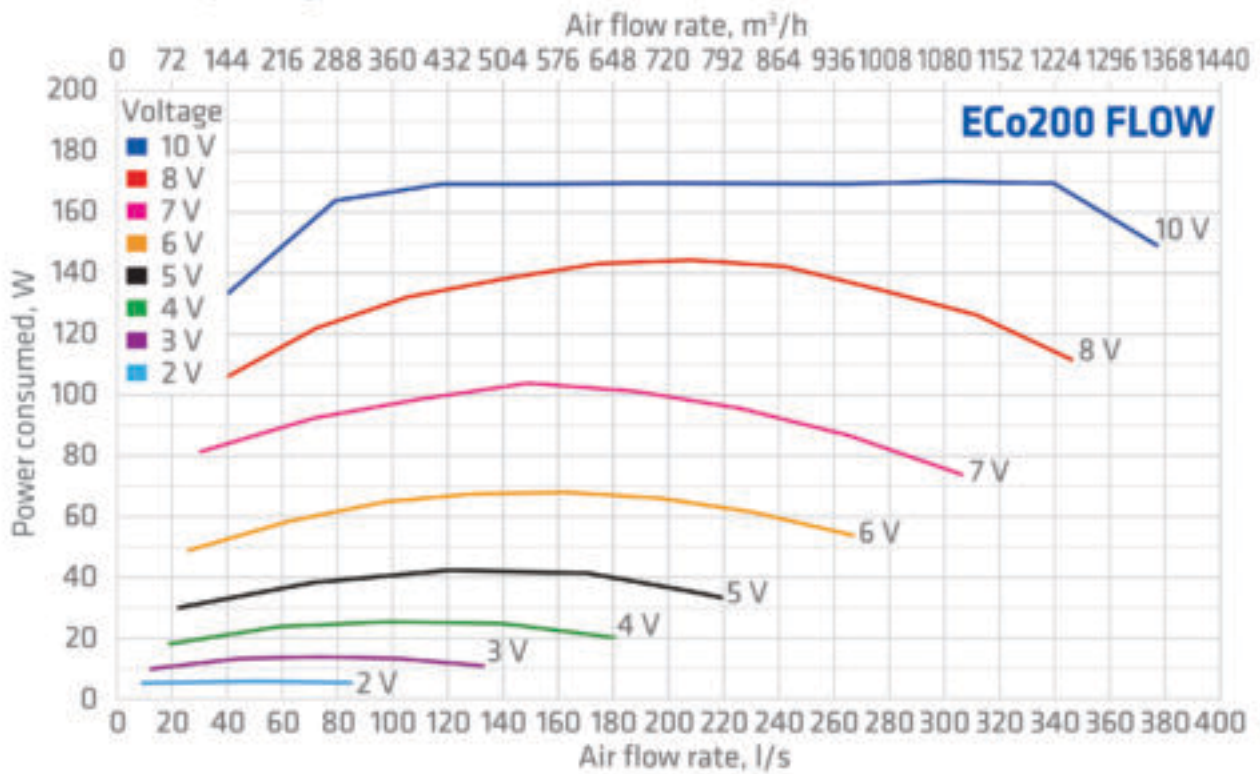

Air density 1,20 kg/m³

Vilpe Oy Ab

Kauppatie 9, FI-65610 Mustasaari
Telephone +358 20 123 3200

24.07.2020

Sales & Technical Support | FI +358 20 123 3233 | EN +358 20 123 3222 | RU +358 20 123 3290 | SE +46 70 511 2020 | PL +48 71 740 2623
myynti@sktuote.fi | sales@sktuote.fi

FI: Pidätämme oikeuden muutoksiin ilman ennakoilmoitusta.
SE: Vi reserverar oss för eventuella ändringar och fel i produktinformationen.
EN: We reserve the right to change these terms and conditions at any time.

RU: Мы оставляем за собой право на внесение изменений без предварительного уведомления.
PL: Zachowujemy prawo do zmian bez wcześniejszej informacji.
DE: Technische Änderungen behalten wir uns ohne vorherige Ankündigung vor.