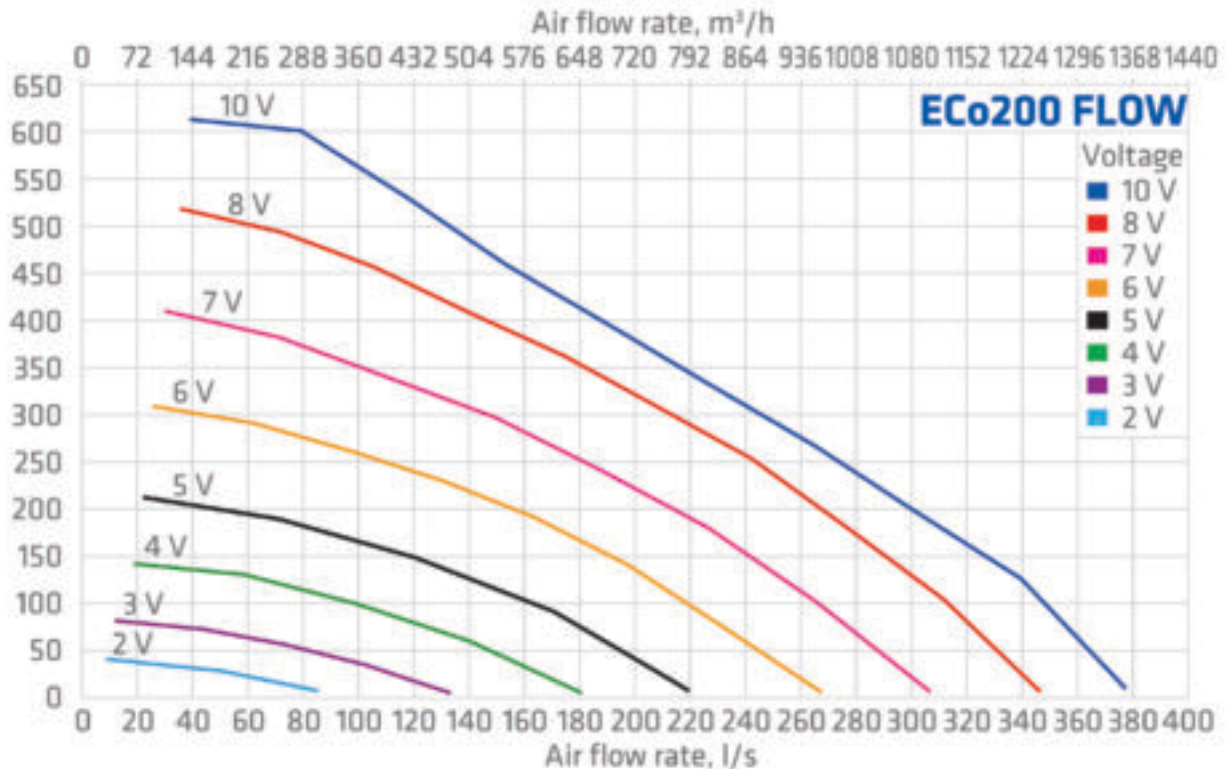

Vilpe Oy Ab

Kauppatie 9, FI-65610 Mustasaari
Telephone +358 20 123 3200

24.07.2020

Sales & Technical Support | FI +358 20 123 3233 | EN +358 20 123 3222 | RU +358 20 123 3290 | SE +46 70 511 2020 | PL +48 71 740 2623
myynti@sktuote.fi | sales@sktuote.fi

FI: Pidätämme oikeuden muutoksiin ilman ennakoilmoitusta.
SE: Vi reserverar oss för eventuella ändringar och fel i produktinformationen.
EN: We reserve the right to change these terms and conditions at any time.

RU: Мы оставляем за собой право на внесение изменений без предварительного уведомления.
PL: Zachowujemy prawo do zmian bez wcześniejszej informacji.
DE: Technische Änderungen behalten wir uns ohne vorherige Ankündigung vor.